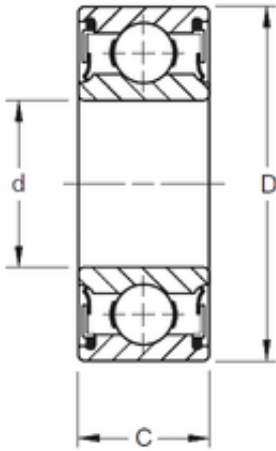

Shandong Xiangyang Bearing Co., Ltd

55 mm x 120 mm x 49,23 mm TIMKEN W311PP Single Row Ball Bearings

Bearing No. W311PP

Size	55x120x49.23 mm
Bore Diameter	55 mm
Outer Diameter	120 mm
Width	49,23 mm
d	55 mm
D	120 mm
B	49,23 mm
C	49,23 mm
Weight	2,386 Kg
Basic dynamic load rating (C)	81 kN

W311PP Bearing 2D drawings and 3D CAD models