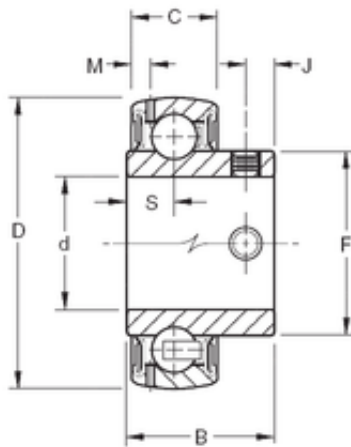

Shandong Xiangyang Bearing Co., Ltd

23,8125 mm x 52 mm x 28,2 mm TIMKEN GYA015RRB Insert Bearings Spherical OD

Bearing No. GYA015RRB

Size	23.8125x52x28.2 mm
Bore Diameter	23,8125 mm
Outer Diameter	52 mm
Width	28,2 mm
d	23,8125 mm
D	52 mm
B	28,2 mm
C	15 mm
F	33,7 mm
J	6,35 mm
M	3,61 mm
S	8,84 mm
Thread (G)	M6X1
Weight	0,17 Kg
Basic dynamic load rating (C)	15,8 kN

GYA015RRB Bearing 2D drawings and 3D CAD models